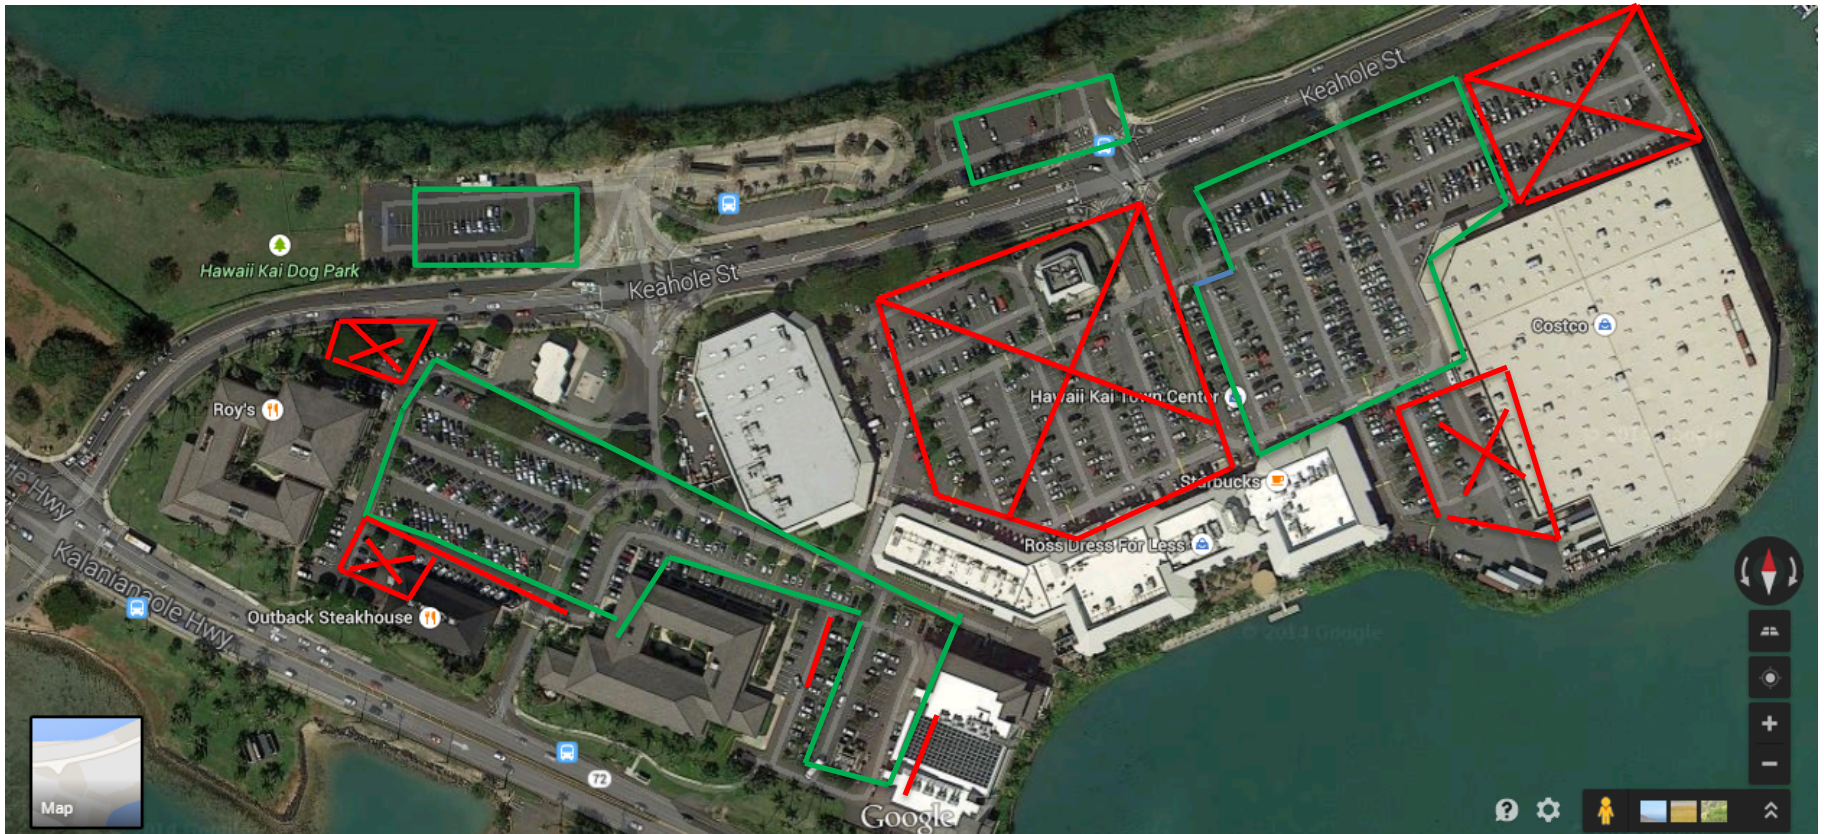

Participant Parking Map, Hawaii Kai Towne Center

Hawaii Kai Towne Center Executive Plaza and Costco have kindly offered parking to Kaiwi Coast Run & Walk participants. This parking area is designated by the green outline above.

- All participants are asked to be out of the parking lot by 9:30am as a courtesy to Costco and their patrons... or go shop at Costco!
- Important: Parking by City Mill, Ross and Raising Cane's is not available to participants. Participant parking is allowed in green outlined section only.
- Please check the website for parking and other race details www.kaiwicoastrun.org